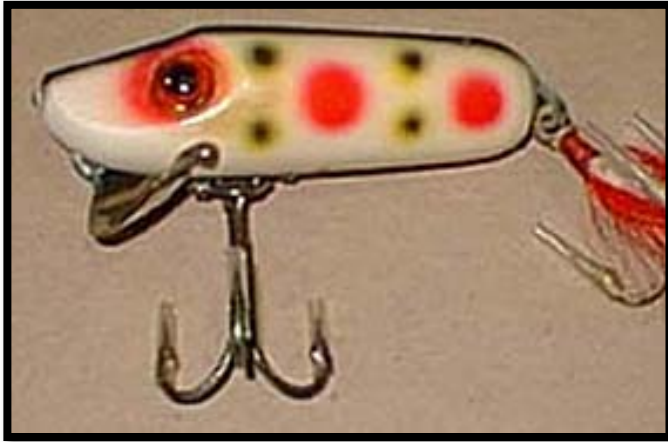

Heddon Giant River Runt Model 7510

White Body, Spotted – 7510S